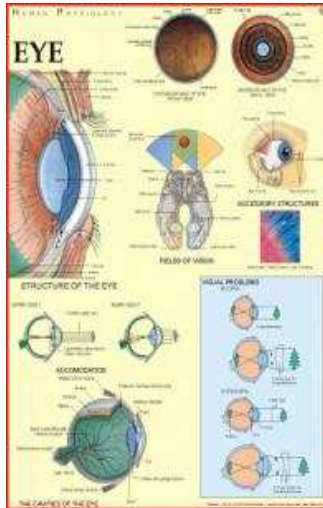

GURUDUTT SHALEYA SAHITYA

HUMAN PHYSIOLOGY

INDEX	
1.	Human Physiology Charts
2.	Detailed Human Physiology Charts
3.	Large Human Physiology Charts
4.	Human Reproduction Charts
5.	Small Human Physiology Charts
6.	Human Anatomy Models
7.	3-D Raised Embossed Plastic Charts

HUMAN PHYSIOLOGY SECTION

1. HUMAN PHYSIOLOGY CHARTS (Laminated) (English/ Hindi/ Marathi/ other languages)

Price : Rs.240/- each
Size : 70 x 100 cm

1. Skeletal System
2. Muscular System
3. Nervous System
4. Digestive System
5. Respiratory System
6. Circulation of Blood
7. Human Heart
8. Human Eye
9. Human Ear
10. Kidney, Skin & Excretory Organs

2. MORE DETAILED HUMAN PHYSIOLOGY CHARTS (Laminated) (English & Hindi)

Price: Rs.300/- each
Size : 70 x 100 cm

1. The Brain
2. Ear, Nose & Throat (ENT)
3. Liver, Gall Bladder & Pancreas
4. Human Skull
5. Pregnancy
6. Menstrual Cycle
7. Sense Organs & Reflex Actions