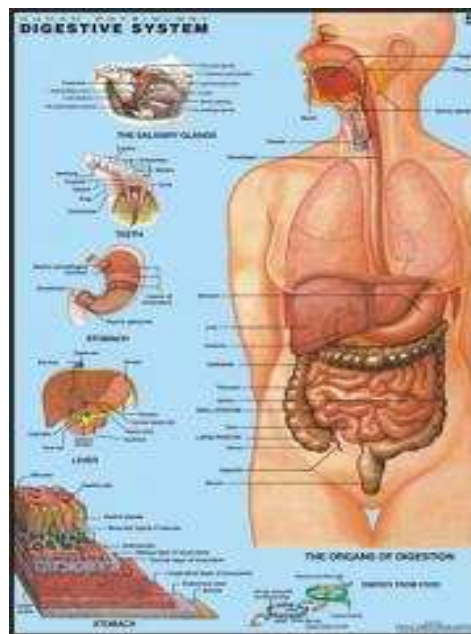

2. MORE DETAILED HUMAN PHYSIOLOGY CHARTS (Laminated) (English & Hindi)

Price: Rs.300/- each
Size : 70 x 100 cm

1. The Brain
2. Ear, Nose & Throat (ENT)
3. Liver, Gall Bladder & Pancreas
4. Human Skull
5. Pregnancy
6. Menstrual Cycle
7. Sense Organs & Reflex Actions

3. LARGE HUMAN PHYSIOLOGY CHART (English) (Laminated)

Size : 100 x 120 cm
Price: Rs.500/- each

1. The Human Skeleton
2. The Circulation of Blood
3. The Brain & Nervous System
4. Human Heart
5. Human Eye & Ear
6. Human Head
7. Kidney, Skin & Excretory Organs

**4. HUMAN REPRODUCTION CHARTS (Laminated)
(English)**

**Price: Rs.240/- each
Size : 55 x 90 cm**

1. Male Organs
2. Female Organs
3. Development of Human Embryo

**5. SMALL HUMAN PHYSIOLOGY CHARTS (Laminated)
(English/ Hindi/ Marathi/ other languages)
Set of 13 charts**

Size : 50 x 70 cm

Price: Rs.1560/- per set, Rs.120/- each

1. Skeletal System
2. Muscular System
3. Brain & Nervous System
4. Digestive System
5. Respiratory System
6. Male Reproductive System
7. Female Urogenital System
8. Circulation of Blood
9. Human Heart
10. Human Eye
11. Human Ear
12. Kidney, Skin & Excretory Organs
13. Embryology